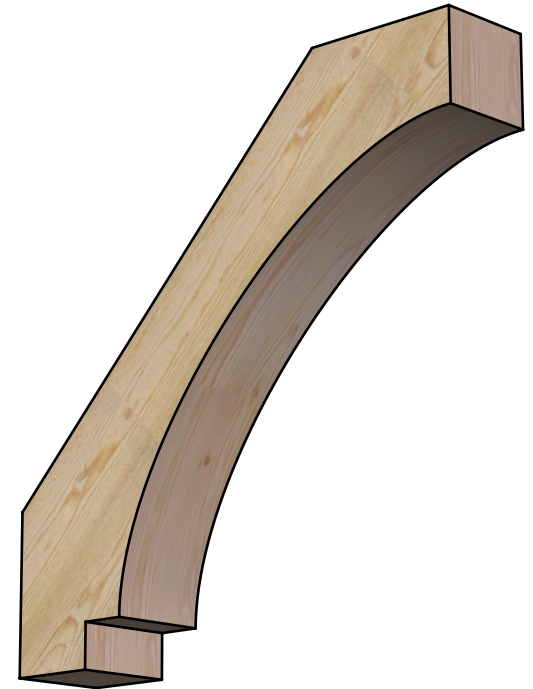

BRC06X32X32IMP00RDF

6"W X 32"D X 32"H IMPERIAL ROUGH SAWN BRACE, DOUGLAS FIR

SIDE

FRONT

EKENA MILLWORK
 2300 WEST MAIN ST.
 CLARKSVILLE, TX 75426
 TOLL FREE: 866-607-0453
 WWW.EKENAMILLWORK.COM

NOTES

1. INSTALLATION TO BE COMPLETED IN ACCORDANCE WITH MANUFACTURER'S SPECIFICATIONS.
2. DRAWING MAY NOT BE TO SCALE
3. THIS DRAWING IS INTENDED FOR DESIGN AND PLANNING PURPOSES ONLY.
4. ALL INFORMATION CONTAINED HEREIN WAS CURRENT AT THE TIME OF DEVELOPMENT BUT MUST BE REVIEWED AND APPROVED BY THE PRODUCT MANUFACTURER TO BE CONSIDERED ACCURATE.
5. PRODUCTS ARE NOT KILN DRIED. THIS ITEM IS UNIQUE AND WILL CONTAIN THE NATURAL VARIATIONS THAT THE WOOD SPECIES OFFERS. THIS MAY RESULT IN VARIATIONS UP TO 1/4"