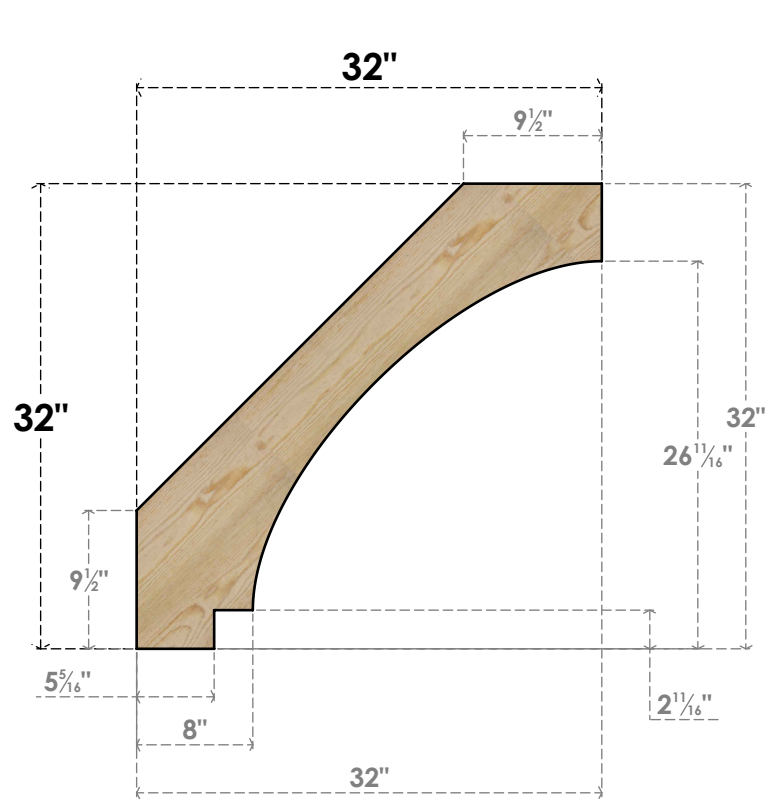

BRC06X32X32IMP00RDF

6"W X 32"D X 32"H IMPERIAL ROUGH SAWN BRACE, DOUGLAS FIR

SIDE

FRONT

EKENA MILLWORK
 2300 WEST MAIN ST.
 CLARKSVILLE, TX 75426
 TOLL FREE: 866-607-0453
 WWW.EKENAMILLWORK.COM

NOTES

1. INSTALLATION TO BE COMPLETED IN ACCORDANCE WITH MANUFACTURER'S SPECIFICATIONS.
2. DRAWING MAY NOT BE TO SCALE
3. THIS DRAWING IS INTENDED FOR DESIGN AND PLANNING PURPOSES ONLY.
4. ALL INFORMATION CONTAINED HEREIN WAS CURRENT AT THE TIME OF DEVELOPMENT BUT MUST BE REVIEWED AND APPROVED BY THE PRODUCT MANUFACTURER TO BE CONSIDERED ACCURATE.
5. PRODUCTS ARE NOT KILN DRIED. THIS ITEM IS UNIQUE AND WILL CONTAIN THE NATURAL VARIATIONS THAT THE WOOD SPECIES OFFERS. THIS MAY RESULT IN VARIATIONS UP TO 1/4"